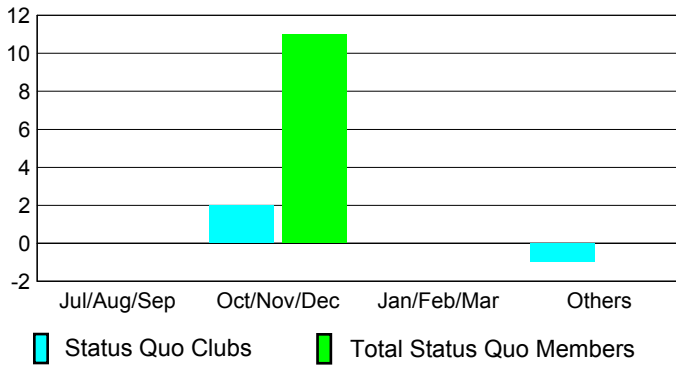

GMT: **CARL HARRELL**

Location: **FLORIDA**

GMT CA: **1**

CLUBS

Month	New Club Goal	Actual New Clubs	Actual Dropped Clubs	Gain/Loss of Clubs
2012-2013				
Jul/Aug/Sep	0	0	0	0
Oct/Nov/Dec	0	1	1	0
Jan/Feb/Mar	0	0	1	-1
Apr/May/June	0	1	1	0
Totals	0	2	3	-1

MEMBERSHIP

Month	Net Memb Goal	Actual New Memb	Actual Dropped Memb	Gain/Loss of Memb
2012-2013				
Jul/Aug/Sep	0	46	68	-22
Oct/Nov/Dec	0	67	114	-47
Jan/Feb/Mar	0	67	84	-17
Apr/May/June	0	67	88	-21
Totals	0	247	354	-107

Club Results 2012-2013
Goal, New, Dropped, Gain/Loss

Membership Results 2012-2013
Goal, New, Dropped, Gain/Loss

YTD Status Quo Clubs 2012-2013
Status Quo Clubs Compared to Status Quo Members

Gender Comparison 2012-2013