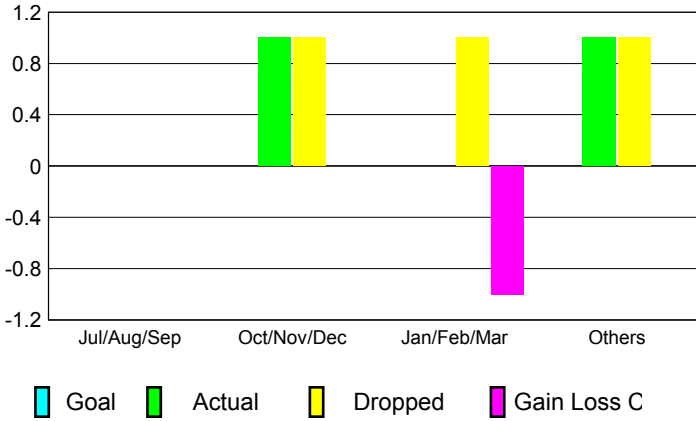

GMT: **CARL HARRELL**

Location: **FLORIDA**

GMT CA: **1**

CLUBS

Month	New Club Goal	Actual New Clubs	Actual Dropped Clubs	Gain/Loss of Clubs
2012-2013				
Jul/Aug/Sep	0	0	0	0
Oct/Nov/Dec	0	1	1	0
Jan/Feb/Mar	0	0	1	-1
Apr/May/June	0	1	1	0
Totals	0	2	3	-1

MEMBERSHIP

Month	Net Memb Goal	Actual New Memb	Actual Dropped Memb	Gain/Loss of Memb
2012-2013				
Jul/Aug/Sep	0	46	68	-22
Oct/Nov/Dec	0	67	114	-47
Jan/Feb/Mar	0	67	84	-17
Apr/May/June	0	67	88	-21
Totals	0	247	354	-107

Club Results 2012-2013
Goal, New, Dropped, Gain/Loss

Membership Results 2012-2013
Goal, New, Dropped, Gain/Loss

YTD Status Quo Clubs 2012-2013
Status Quo Clubs Compared to Status Quo Members

Gender Comparison 2012-2013