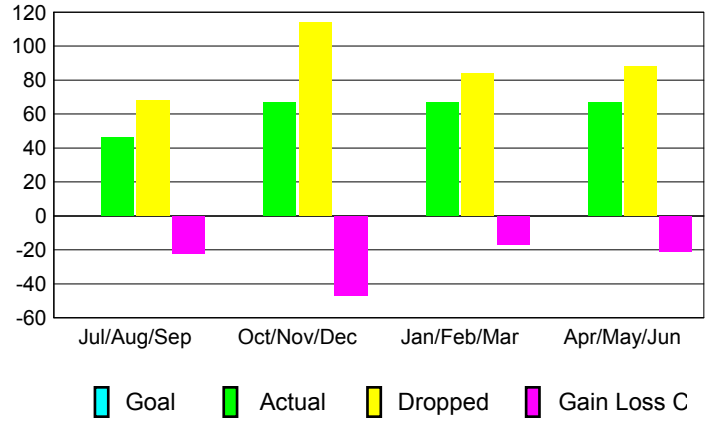

GMT: **CARL HARRELL**

Location: **FLORIDA**

GMT CA: **1**

CLUBS

Month	New Club Goal	Actual New Clubs	Actual Dropped Clubs	Gain/Loss of Clubs
2012-2013				
Jul/Aug/Sep	0	0	0	0
Oct/Nov/Dec	0	1	1	0
Jan/Feb/Mar	0	0	1	-1
Apr/May/June	0	1	1	0
Totals	0	2	3	-1

MEMBERSHIP

Month	Net Memb Goal	Actual New Memb	Actual Dropped Memb	Gain/Loss of Memb
2012-2013				
Jul/Aug/Sep	0	46	68	-22
Oct/Nov/Dec	0	67	114	-47
Jan/Feb/Mar	0	67	84	-17
Apr/May/June	0	67	88	-21
Totals	0	247	354	-107

Club Results 2012-2013
Goal, New, Dropped, Gain/Loss

Membership Results 2012-2013
Goal, New, Dropped, Gain/Loss

YTD Status Quo Clubs 2012-2013
Status Quo Clubs Compared to Status Quo Members

Gender Comparison 2012-2013